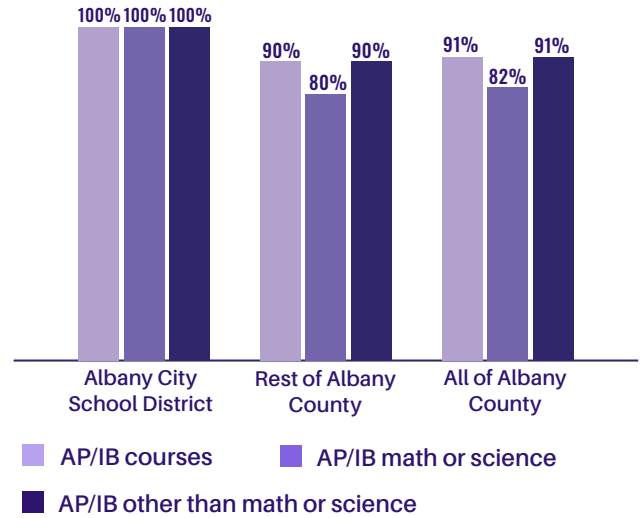

Share of Schools Offering AP/IB Courses...

Middle School

	Share of American Indian/Alaska Native students in grades 7-8 attending a school with no...	Share of Asian/Pacific Islander students in grades 7-8 attending a school with no...	Share of Black students in grades 7-8 attending a school with no...	Share of Latinx students in grades 7-8 attending a school with no...	Share of Multiracial students in grades 7-8 attending a school with no...	Share of White students in grades 7-8 attending a school with no...
Algebra I - Albany City School District	N/A	0%	0%	0%	0%	0%
Algebra I - Rest of Albany County	N/A	0%	0%	0%	0%	0%

High School

	Share of American Indian/Alaska Native students in grades 9-12 attending a school with no...	Share of Asian/Pacific Islander students in grades 9-12 attending a school with no...	Share of Black students in grades 9-12 attending a school with no...	Share of Latinx students in grades 9-12 attending a school with no...	Share of Multiracial students in grades 9-12 attending a school with no...	Share of White students in grades 9-12 attending a school with no...
Calculus - Albany City School District	N/A	0%	0%	0%	0%	0%
Calculus - Rest of Albany County	N/A	0%	1%	1%	0%	1%
Physics - Albany City School District	N/A	0%	0%	0%	0%	0%
Physics - Rest of Albany County	N/A	0%	1%	1%	0%	1%