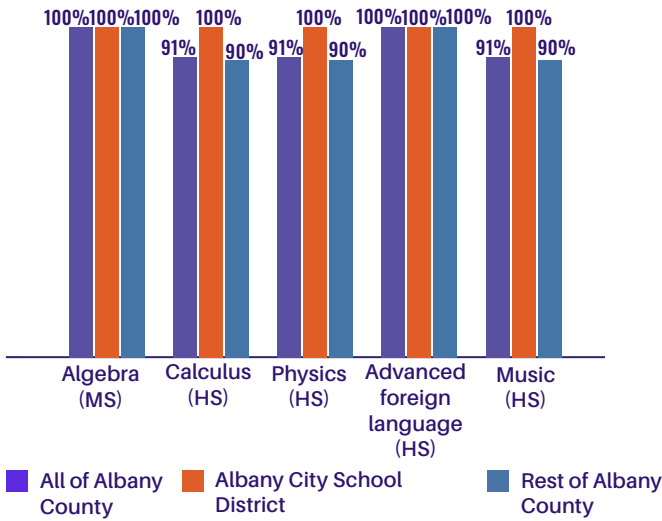

Share of Schools Offering Key Courses...